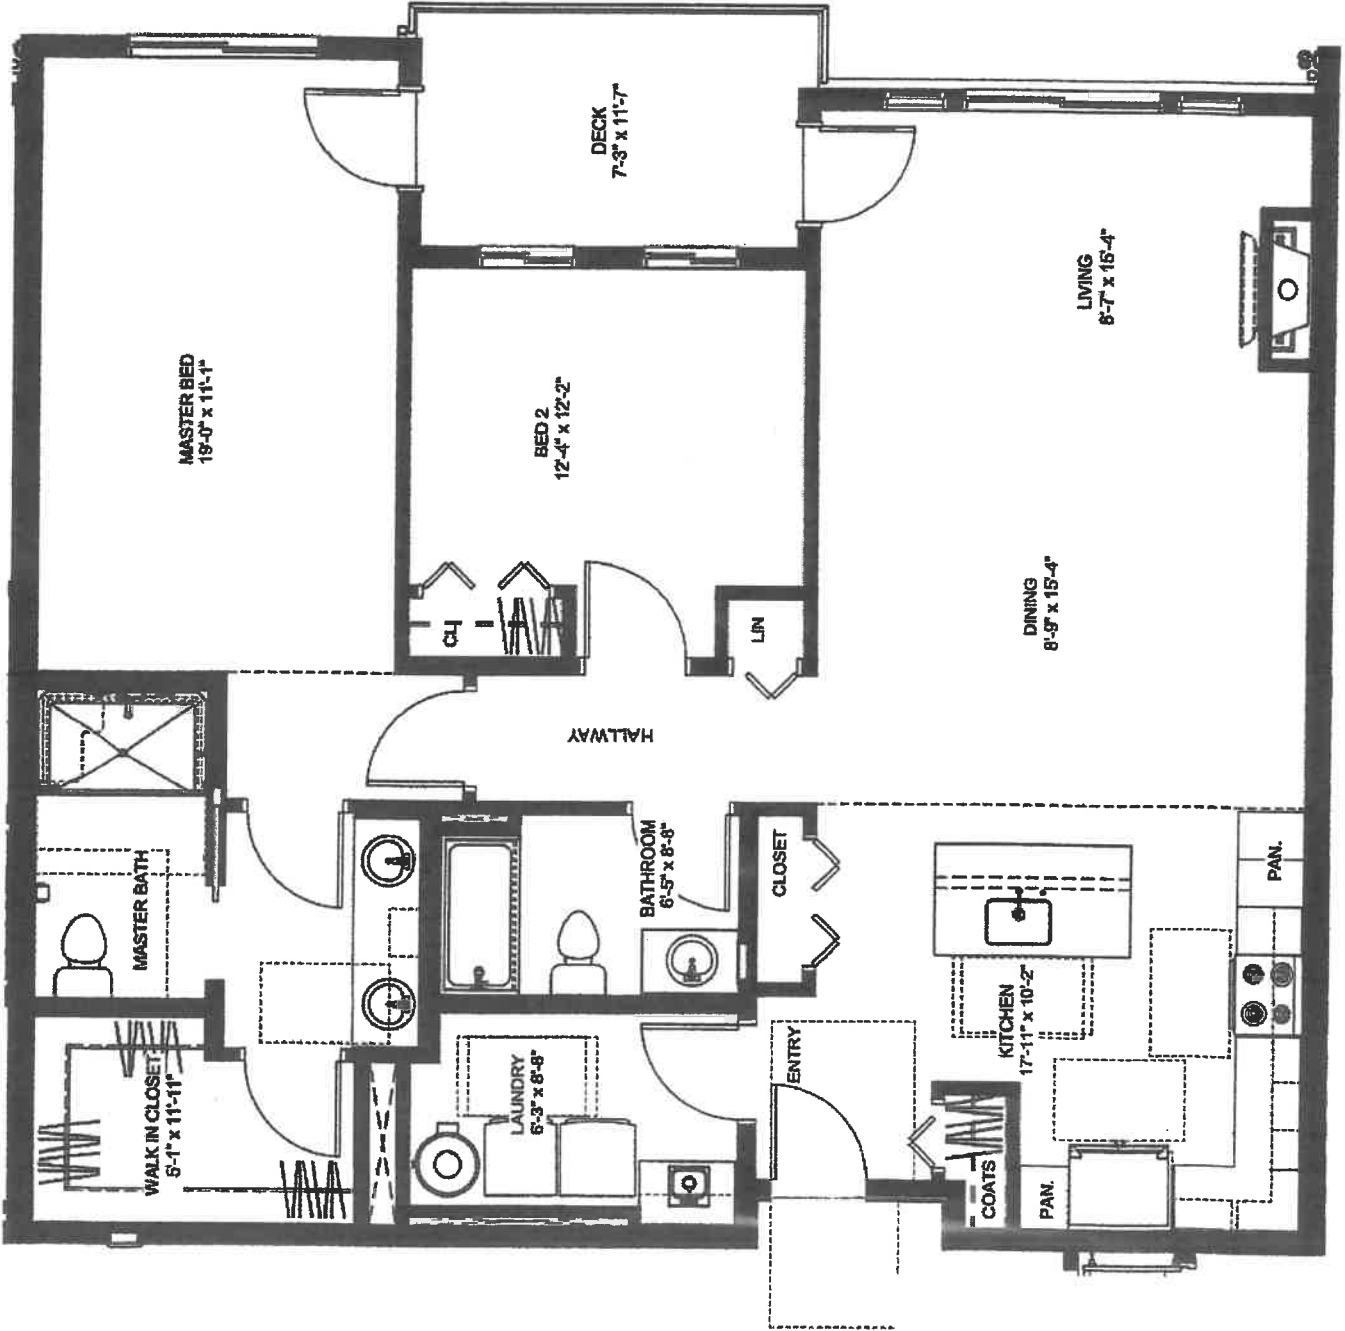

## Bristol View

2 bedroom/2 bathroom  
Apartment #s 13, 15, 17, 23, 25,  
1,306 square feet

UNIT TYPE 3 | 1306 SQ/FT

KEY PLAN:

FRANKE TOBEY JONES  
*Enjoy your age*

5340 N. Bristol Street, Tacoma, WA 98407  
(253) 752-6621 | FrankeTobeyJones.com

## Bristol View

2 bedroom/2 bathroom  
Apartment #11, 21  
1,392 square feet

UNIT TYPE 1 FLOOR PLAN  
FRANKE TOBEY JONES BRISTOL VIEW SENIOR APARTMENTS

## Bristol View

2 bedroom/2 bathroom  
Apartment #s 14 and 24  
1,473 square feet

**UNIT TYPE 4 | 1473 SQ/FT**

KEY PLAN:

LEVEL 2  
LEVEL 1  
LEVEL 0

**FRANKE TOBEY JONES**  
*Enjoy your age*

5340 N. Bristol Street, Tacoma, WA 98407  
(253) 752-6621 | FrankeTobeyJones.com