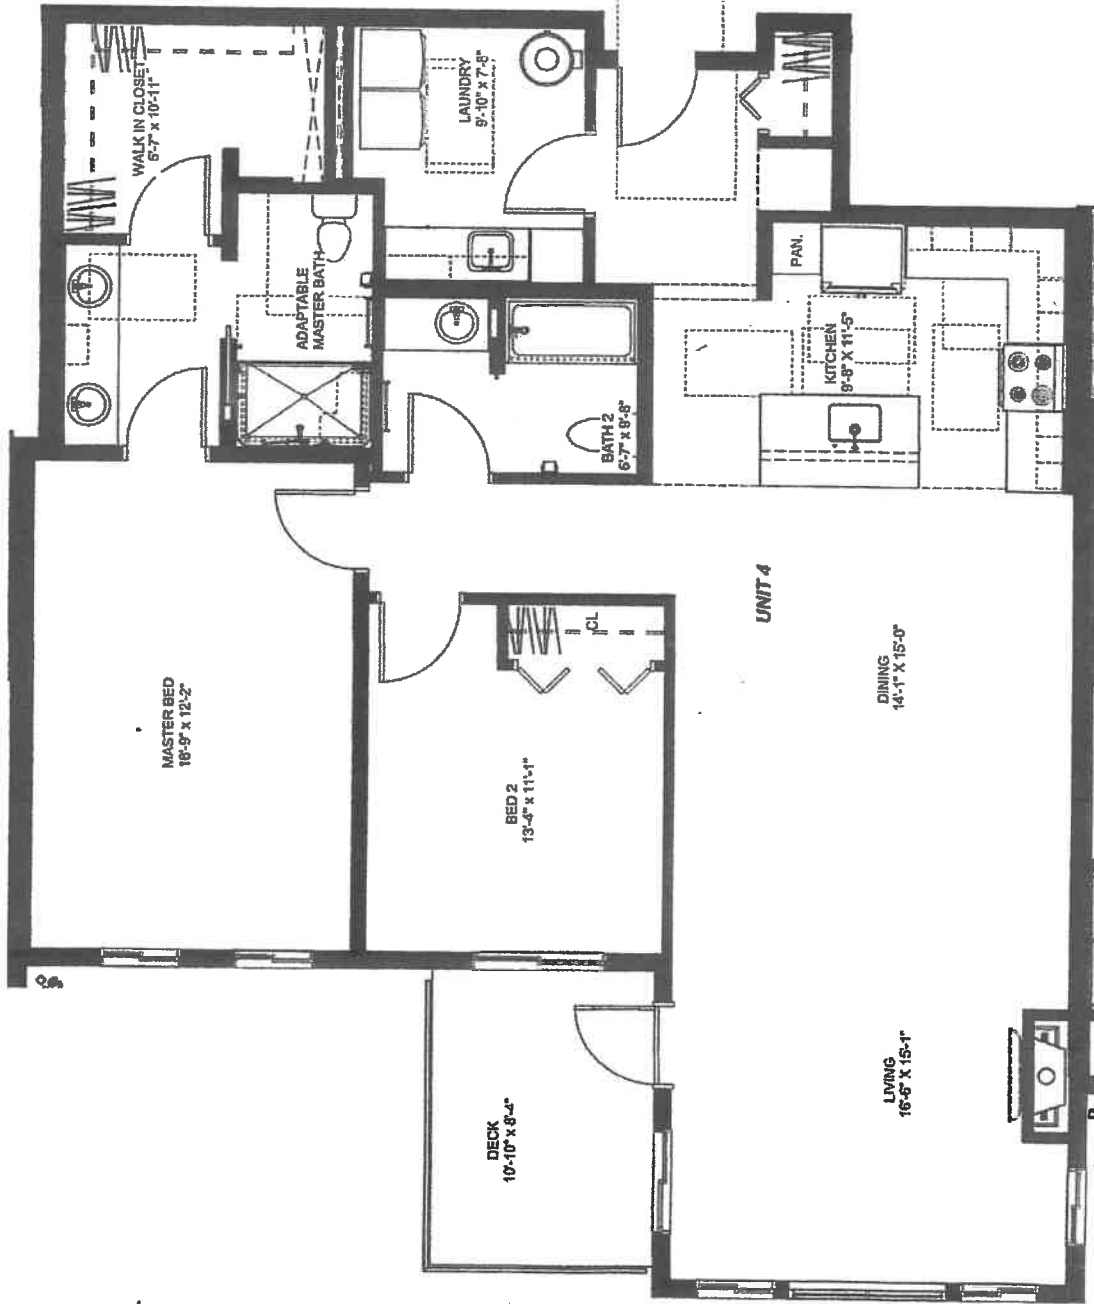

## Bristol View

2 bedroom/2 bathroom  
Apartment #s 13, 15, 17, 23, 25,  
1,306 square feet

UNIT TYPE 3 | 1306 SQ/FT

KEY PLAN:

FRANKE TOBEY JONES  
*Enjoy your age*

5340 N. Bristol Street, Tacoma, WA 98407  
(253) 752-6621 | FrankeTobeyJones.com

## Bristol View

2 bedroom/2 bathroom  
Apartment #11, 21  
1,392 square feet

UNIT TYPE 1 FLOOR PLAN  
FRANKE TOBEY JONES BRISTOL VIEW SENIOR APARTMENTS

## Bristol View

2 bedroom/2 bathroom  
Apartment #s 14 and 24  
1,473 square feet

**UNIT TYPE 4 | 1473 SQ/FT**

KEY PLAN:

LEVEL 2  
LEVEL 1  
LEVEL 0

**FRANKE TOBEY JONES**  
*Enjoy your age*

5340 N. Bristol Street, Tacoma, WA 98407  
(253) 752-6621 | FrankeTobeyJones.com