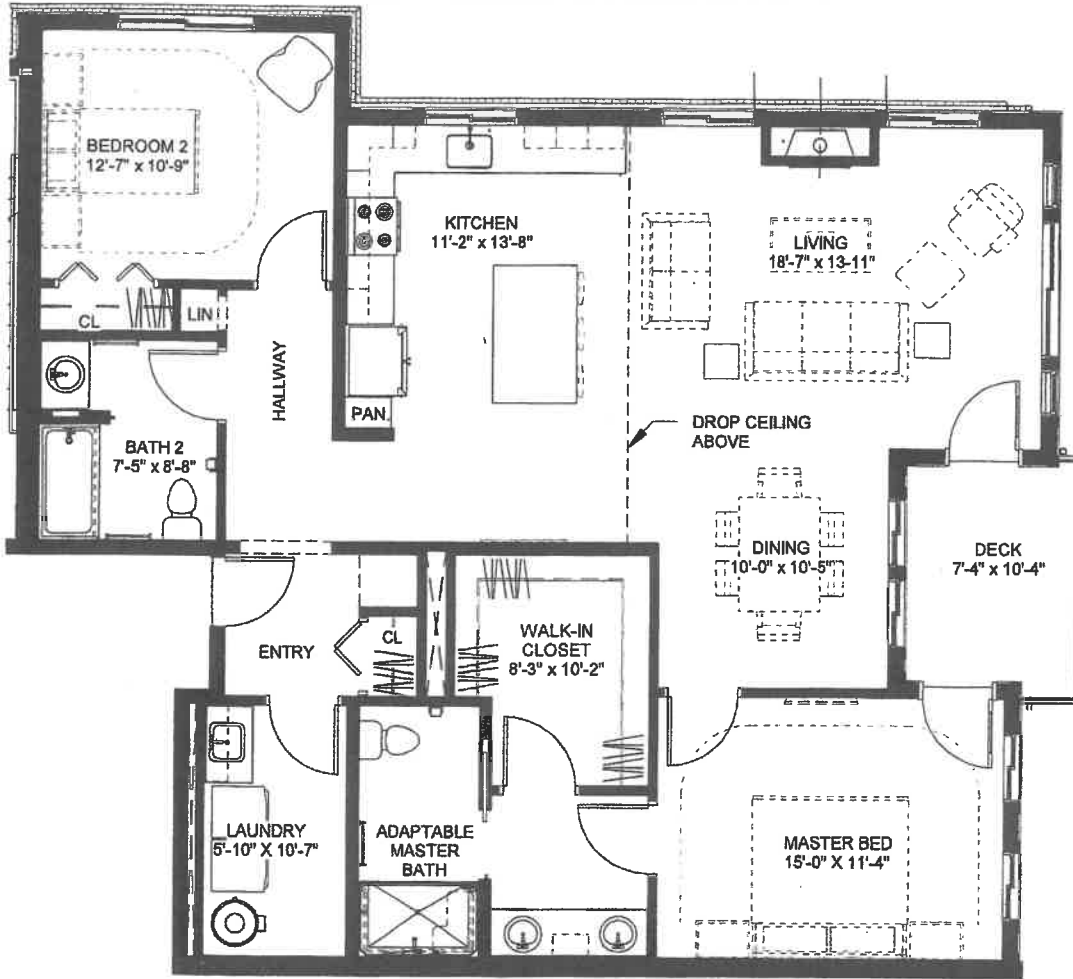

## Bristol View

2 bedroom/2 bathroom  
Apartment #s 13, 15, 17, 23, 25,  
1,306 square feet

UNIT TYPE 3 | 1306 SQ/FT

KEY PLAN:

FRANKE TOBEY JONES  
*Enjoy your age*

5340 N. Bristol Street, Tacoma, WA 98407  
(253) 752-6621 | FrankeTobeyJones.com

## Bristol View

2 bedroom/2 bathroom  
Apartment #11, 21  
1,392 square feet

UNIT TYPE 1 FLOOR PLAN  
FRANKE TOBEY JONES BRISTOL VIEW SENIOR APARTMENTS

## Bristol View

2 bedroom/2 bathroom  
Apartment #s 14 and 24  
1,473 square feet

**UNIT TYPE 4 | 1473 SQ/FT**

KEY PLAN:

LEVEL 2  
LEVEL 1  
LEVEL 0

**FRANKE TOBEY JONES**  
*Enjoy your age*

5340 N. Bristol Street, Tacoma, WA 98407  
(253) 752-6621 | FrankeTobeyJones.com