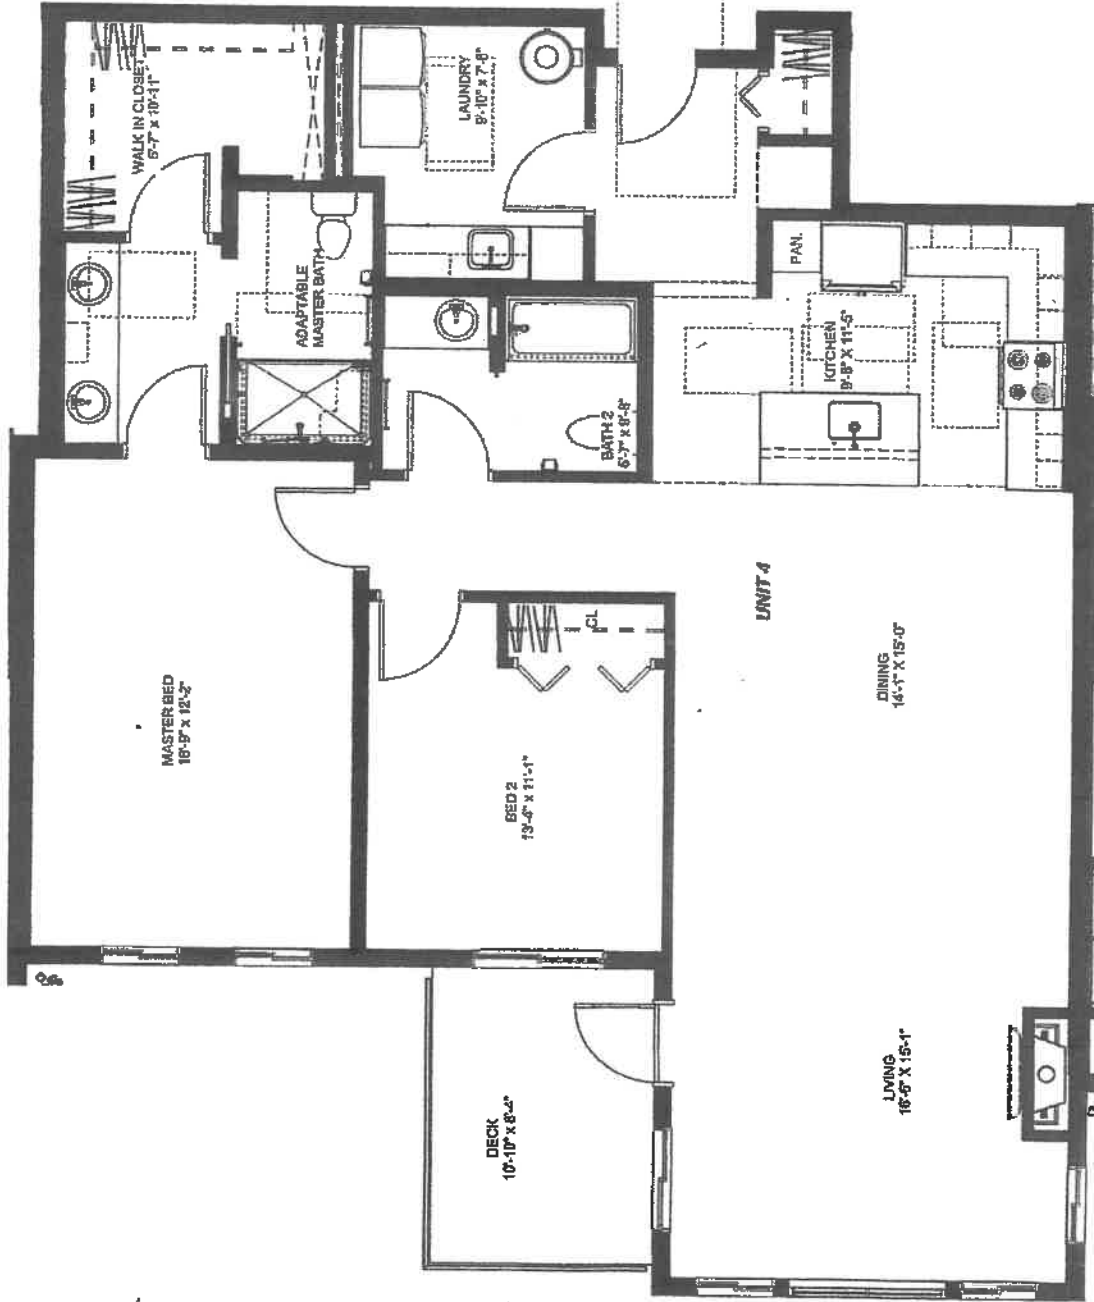

Independent Living

Bristol View

2 bedroom/2 bathroom
Apartment #s 13, 15, 17, 23, 25,
1,306 square feet

UNIT TYPE 3 | 1306 SQ/FT

KEY PLAN:

FRANKE TOBEY JONES
Enjoy your life.

5340 N. Bristol Street, Tacoma, WA 98407
(253) 752-6621 | FrankeTobeyJones.com

Independent Living

Bristol View

2 bedroom/2 bathroom

Apartment #11, 21

1,392 square feet

UNIT TYPE 1 FLOOR PLAN

FRANKE TOBEY JONES BRISTOL VIEW SENIOR APARTMENTS

1/8" = 1'-0"

FRANKE TOBEY JONES
Enjoy your age.

5340 N. Bristol Street, Tacoma, WA 98407
(253) 752-6621 | FrankeTobeyJones.com

Independent Living

Bristol View

2 bedroom/2 bathroom
Apartment #s 14 and 24
1,473 square feet

UNIT TYPE 4 | 1473 SQ/FT

KEY PLAN:

FRANKE TOBEY JONES
Empire your age

5340 N. Bristol Street, Tacoma, WA 98407
(253) 752-6621 | FrankeTobeyJones.com