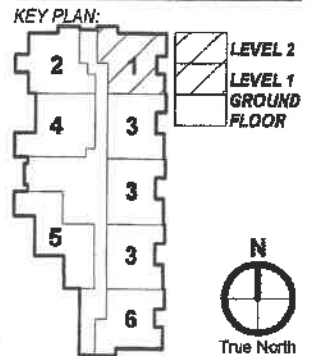

Independent Living

Bristol View

2 bedroom/2 bathroom
Apartment #s 13, 15, 17, 23, 25,
1,306 square feet

UNIT TYPE 3 | 1306 SQ/FT

KEY PLAN:

FRANKE TOBEY JONES
Enjoy your life.

5340 N. Bristol Street, Tacoma, WA 98407
(253) 752-6621 | FrankeTobeyJones.com

Independent Living

Bristol View

2 bedroom/2 bathroom

Apartment #11, 21

1,392 square feet

UNIT TYPE 1 FLOOR PLAN

FRANKE TOBEY JONES BRISTOL VIEW SENIOR APARTMENTS

1/8" = 1'-0"

FRANKE TOBEY JONES
Enjoy your age.

5340 N. Bristol Street, Tacoma, WA 98407
(253) 752-6621 | FrankeTobeyJones.com

Independent Living

Bristol View

2 bedroom/2 bathroom
Apartment #s 14 and 24
1,473 square feet

UNIT TYPE 4 | 1473 SQ/FT

KEY PLAN:

FRANKE TOBEY JONES
Empire your age

5340 N. Bristol Street, Tacoma, WA 98407
(253) 752-6621 | FrankeTobeyJones.com