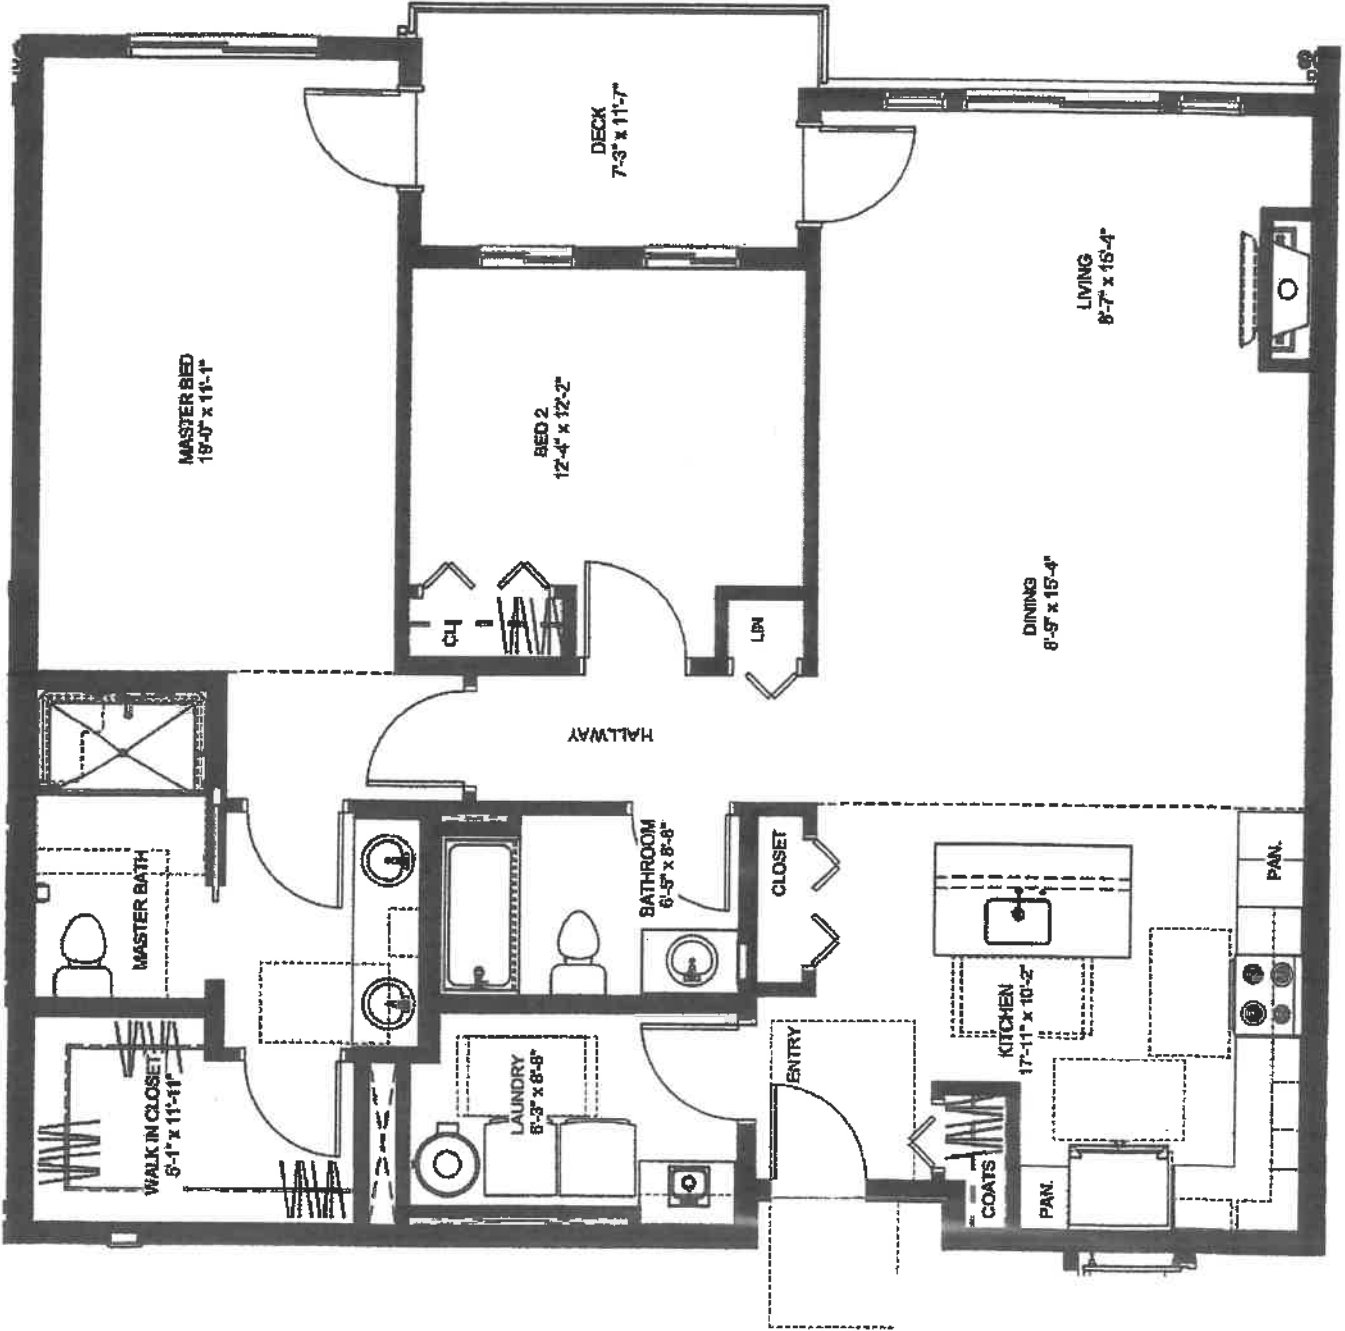

Independent Living

Bristol View

2 bedroom/2 bathroom
Apartment #s 13, 15, 17, 23, 25,
1,306 square feet

UNIT TYPE 3 | 1306 SQ/FT

KEY PLAN:

FRANKE TOBEY JONES
Enjoy your life.

5340 N. Bristol Street, Tacoma, WA 98407
(253) 752-6621 | FrankeTobeyJones.com

Independent Living

Bristol View

2 bedroom/2 bathroom

Apartment #11, 21

1,392 square feet

UNIT TYPE 1 FLOOR PLAN

FRANKE TOBEY JONES BRISTOL VIEW SENIOR APARTMENTS

1/8" = 1'-0"

FRANKE TOBEY JONES
Enjoy your age.

5340 N. Bristol Street, Tacoma, WA 98407
(253) 752-6621 | FrankeTobeyJones.com

Independent Living

Bristol View

2 bedroom/2 bathroom
Apartment #s 14 and 24
1,473 square feet

UNIT TYPE 4 | 1473 SQ/FT

KEY PLAN:

FRANKE TOBEY JONES
Empire your age

5340 N. Bristol Street, Tacoma, WA 98407
(253) 752-6621 | FrankeTobeyJones.com