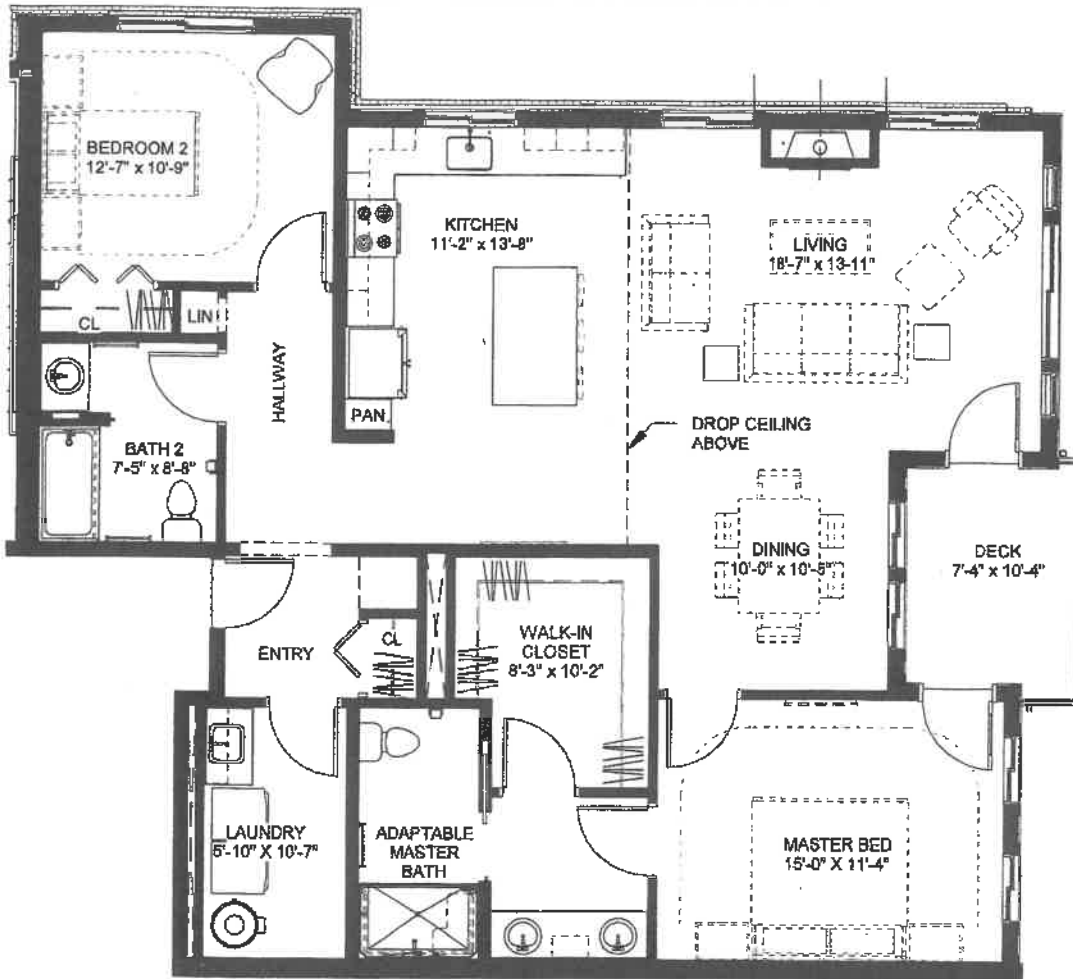

Independent Living

Bristol View

2 bedroom/2 bathroom
Apartment #s 13, 15, 17, 23, 25,
1,306 square feet

UNIT TYPE 3 | 1306 SQ/FT

KEY PLAN:

FRANKE TOBEY JONES
Enjoy your life.

5340 N. Bristol Street, Tacoma, WA 98407
(253) 752-6621 | FrankeTobeyJones.com

Independent Living

Bristol View

2 bedroom/2 bathroom

Apartment #11, 21

1,392 square feet

UNIT TYPE 1 FLOOR PLAN

FRANKE TOBEY JONES BRISTOL VIEW SENIOR APARTMENTS

1/8" = 1'-0"

FRANKE TOBEY JONES
Enjoy your age.

5340 N. Bristol Street, Tacoma, WA 98407
(253) 752-6621 | FrankeTobeyJones.com

Independent Living

Bristol View

2 bedroom/2 bathroom
Apartment #s 14 and 24
1,473 square feet

UNIT TYPE 4 | 1473 SQ/FT

KEY PLAN:

FRANKE TOBEY JONES
Empire your age

5340 N. Bristol Street, Tacoma, WA 98407
(253) 752-6621 | FrankeTobeyJones.com